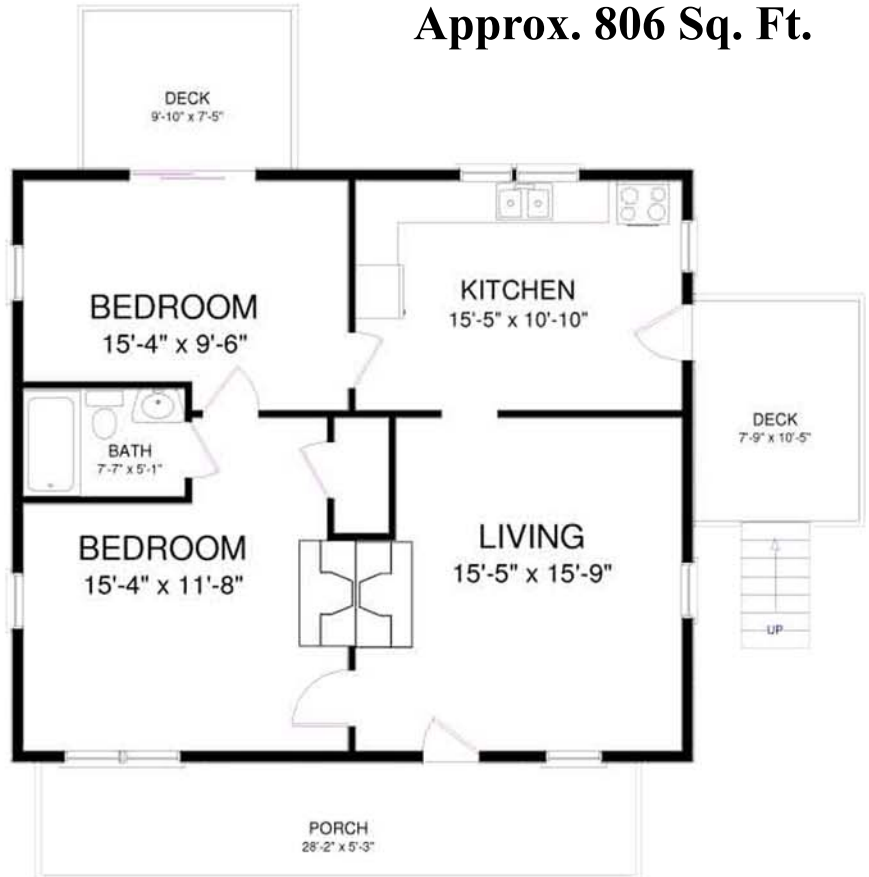

1110 Apalache Street

Two Bedroom
Approx. 806 Sq. Ft.

\$600 Rent
\$600 Deposit

1110 Apalache St.
Greer, SC 29651
517-281-8041