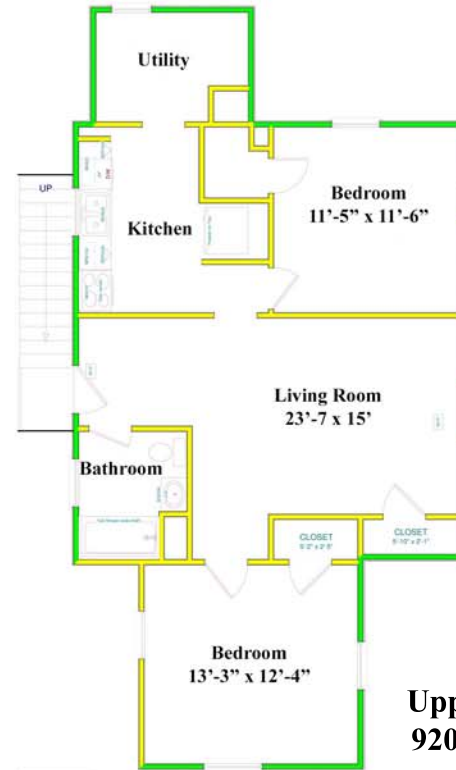

738 W. Ionia Street

Two Bedroom Two Units

**Upper Unit
920 Sq. Ft.**

**Lower Unit
961 Sq. Ft.**

**738 West Ionia Street
Lansing, MI 48915
517-482-8889
www.Capitolmanor.org**