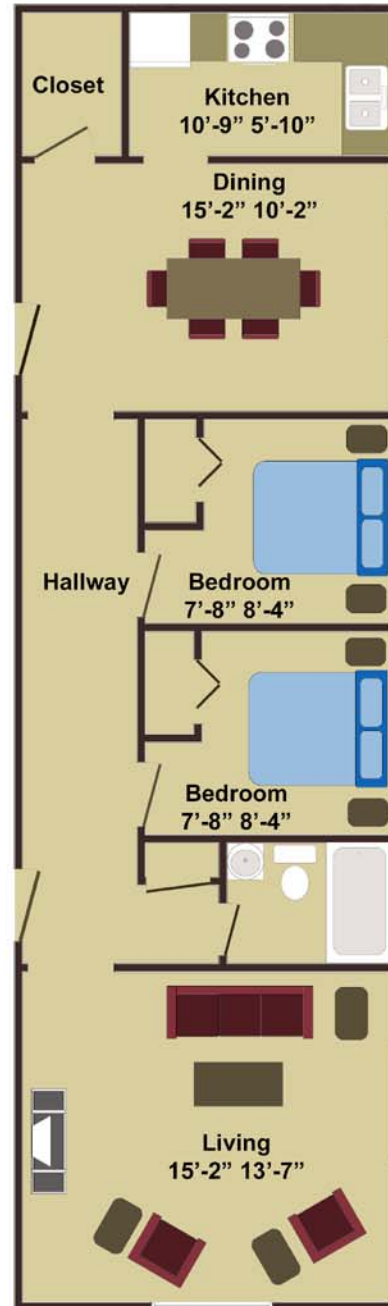

Floor Plan

Capitol Manor Apartments

515 S. Chestnut St.

Lansing, MI 48933

517-482-8889

www.Capitolmanor.org