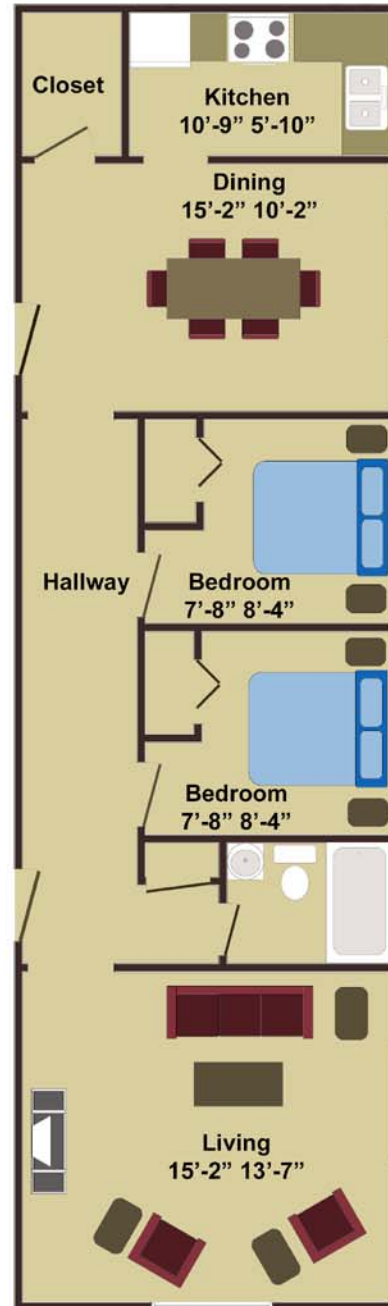

"A" Style

Site

Features

- Large Two bedroom
- Large Closets
- Secured Building
- Full Bathroom
- Large Windows
- A/C Unit
- Free Heat
- Cable Ready
- Free Parking
- Laundry Available
- Blocks to
Downtown & Cooley
Law School

Two Bedroom

Approx. 902 Sq. Ft.

Floor Plan

Capitol Manor Apartments

515 S. Chestnut St.

Lansing, MI 48933

517-482-8889

www.Capitolmanor.org