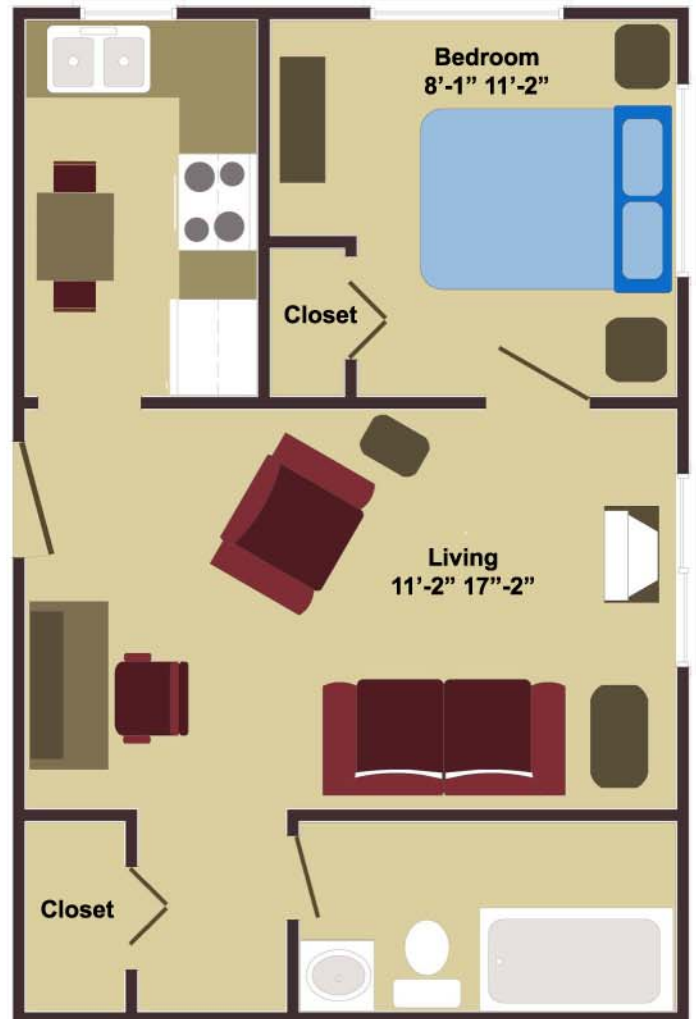

“C” Style

Site

Features

- Large One bedroom
- Large Closets
- Secured Building
- Full Bathroom
- Large Windows
- A/C Unit
- Free Heat
- Cable Ready
- Free Parking
- Laundry Available
- Blocks to
Downtown & Cooley
Law School

One Bedroom

Approx. 532 Sq. Ft.

Floor Plan

EQUAL HOUSING
OPPORTUNITY

Capitol Manor Apartments

515 S. Chestnut St.

Lansing, MI 48933

517-482-8889