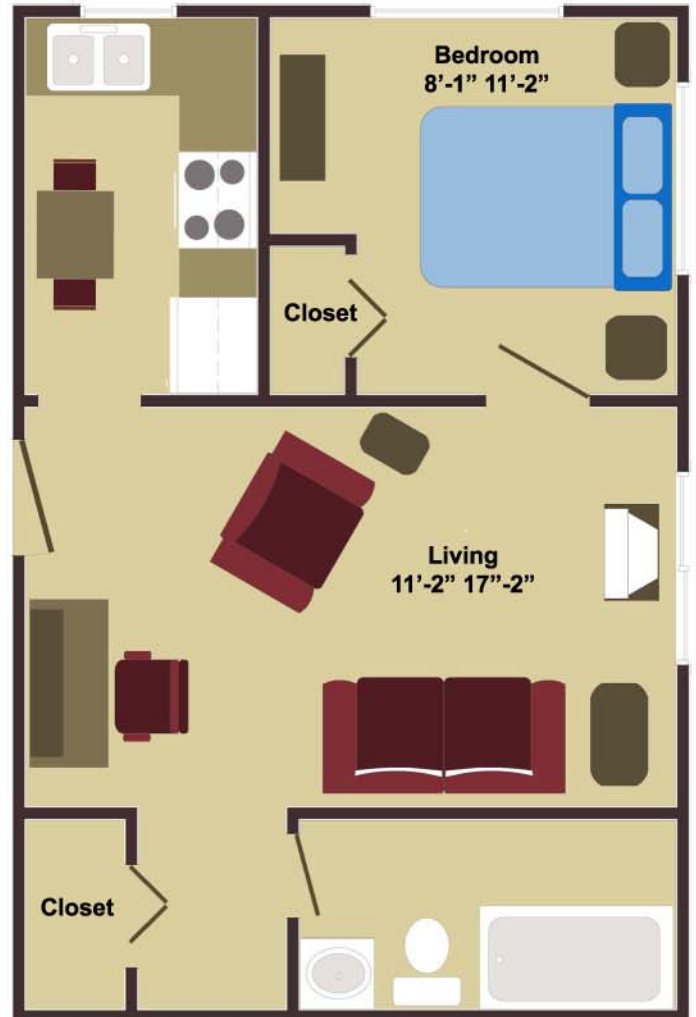

“C” Style

Site

Features

- Large One bedroom
- Large Closets
- Secured Building
- Full Bathroom
- Large Windows
- A/C Unit
- Free Heat
- Cable Ready
- Free Parking
- Laundry Available
- Blocks to
Downtown & Cooley
Law School

One Bedroom

Approx. 532 Sq. Ft.

Floor Plan

515 S. Chestnut St.
Lansing, MI 48933
517-482-8889

www.Capitolmanor.org

Capitol Manor Apartments