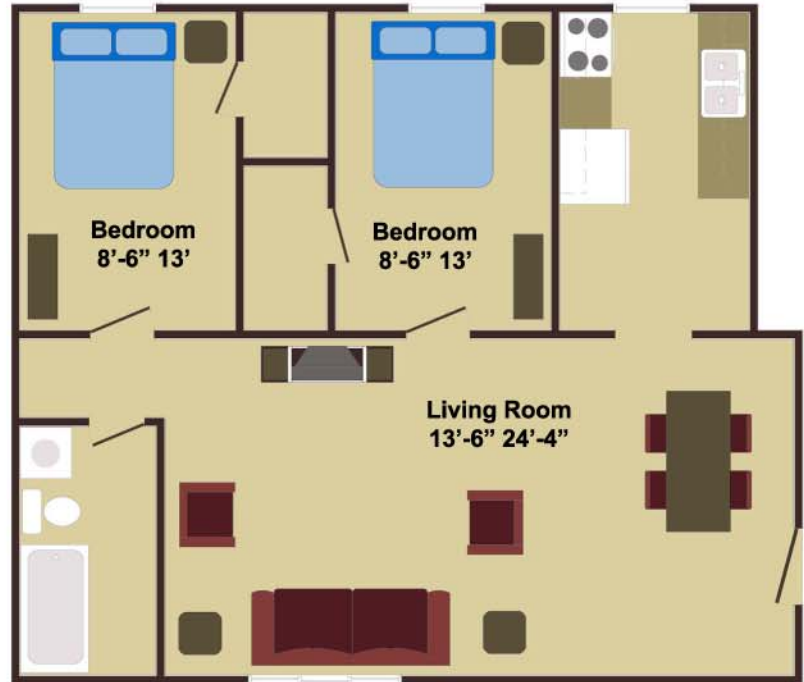

“D” Style

Site

Features

- Large Two bedroom
- Large Closets
- Secured Building
- Full Bathroom
- Large Windows
- A/C Unit
- Free Heat
- Cable Ready
- Free Parking
- Laundry Available
- Blocks to
Downtown & Cooley
Law School

Two Bedroom

Approx. 900 Sq. Ft.

Floor Plan

515 S. Chestnut St.
Lansing, MI 48933
517-482-8889

www.Capitolmanor.org

Capitol Manor Apartments