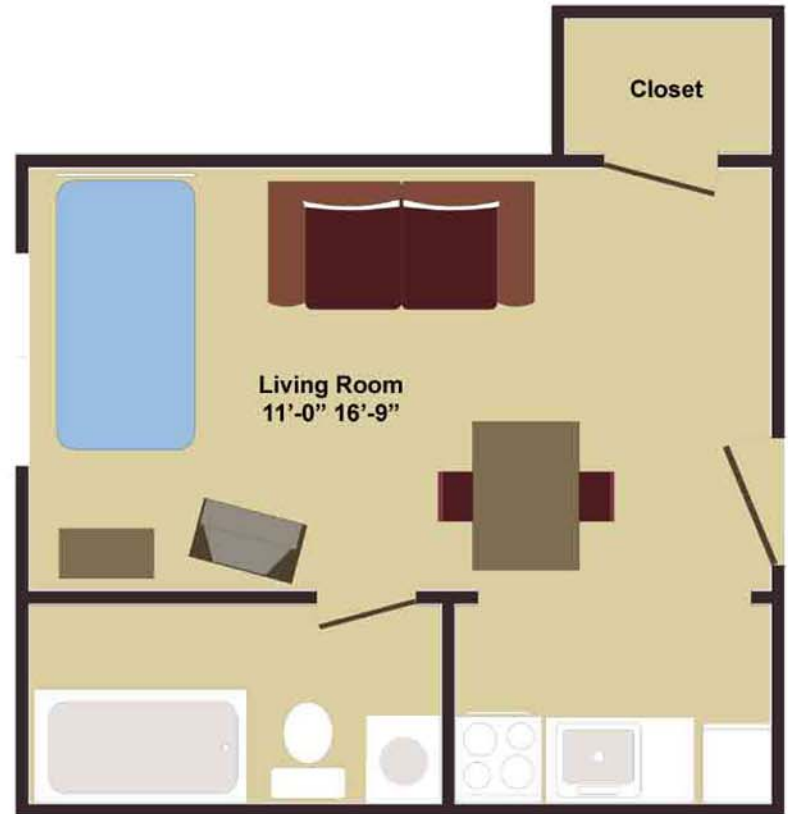

Floor Plan

Capitol Manor Apartments

515 S. Chestnut St.

Lansing, MI 48933

517-482-8889

www.Capitolmanor.org