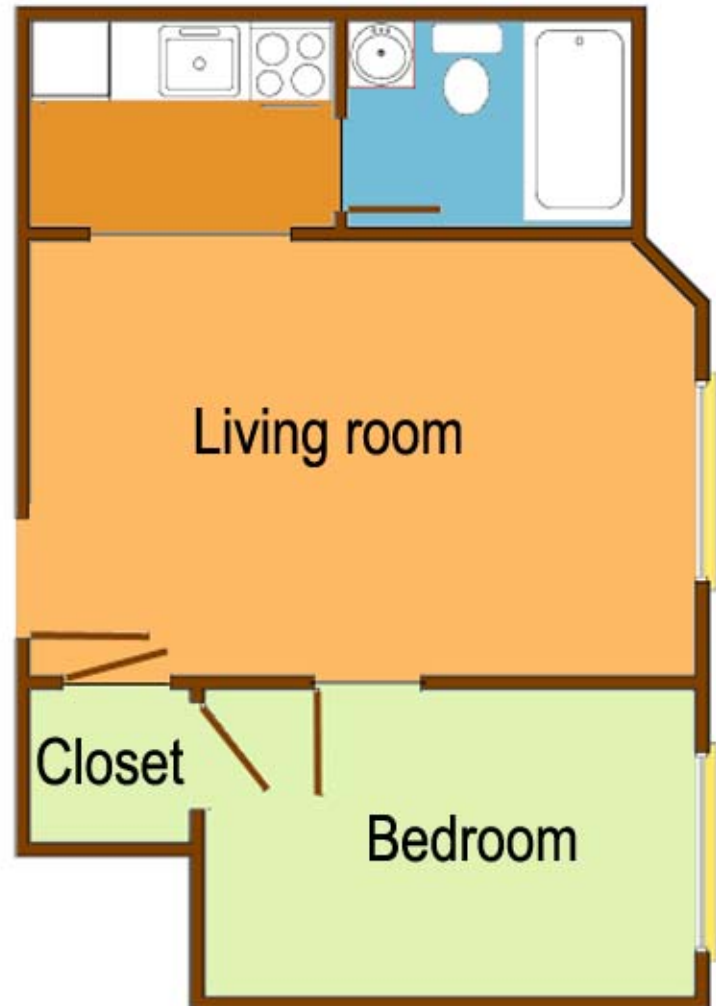

"G" Style

Site

Features

- Oneo bedroom
- Large Closets
- Secured Building
- Full Bathroom
- Large Windows
- A/C Unit
- Free Heat
- Cable Ready
- Free Parking
- Laundry Available
- Blocks to
Downtown & Cooley
Law School

One Bedroom

Approx. 483 Sq. Ft.

Floor Plan

515 S. Chestnut St.
Lansing, MI 48933
517-482-8889
www.Capitolmanor.org

Capitol Manor Apartments