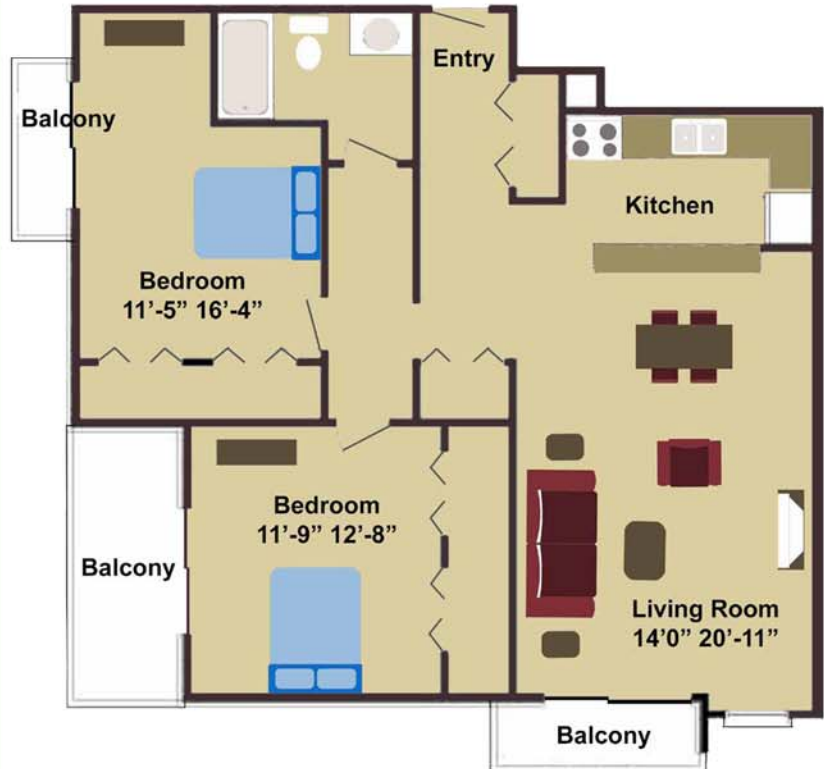

"I" Style

Site

Features

- Two bedroom
- 3-Balconies
- Large Closets
- Secured Building
- Full Bathroom
- Large Windows
- A/C Unit
- Cable Ready
- Free Parking
- Laundry Available
- Blocks to
Downtown & Cooley
Law School

Two Bedroom

Approx. 1043 Sq. Ft.

Floor Plan

EQUAL HOUSING
OPPORTUNITY

Capitol Manor Apartments

515 S. Chestnut St.

Lansing, MI 48933

517-482-8889