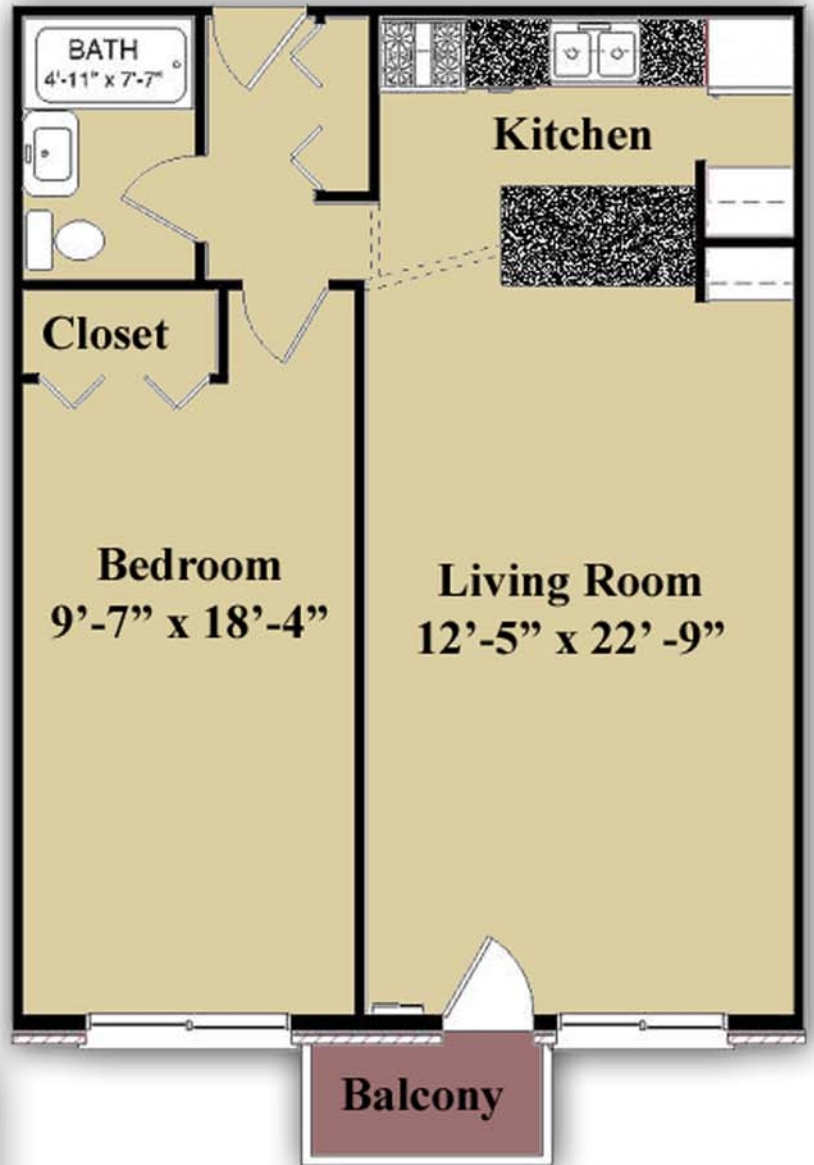

Pine Street Apartments

One Bedroom
Approx. 610 Sq. Ft.

519 S. Pine St.
Lansing, MI 48933
517-482-8889
www.Capitolmanor.org
capitalmanor515@gmail.com