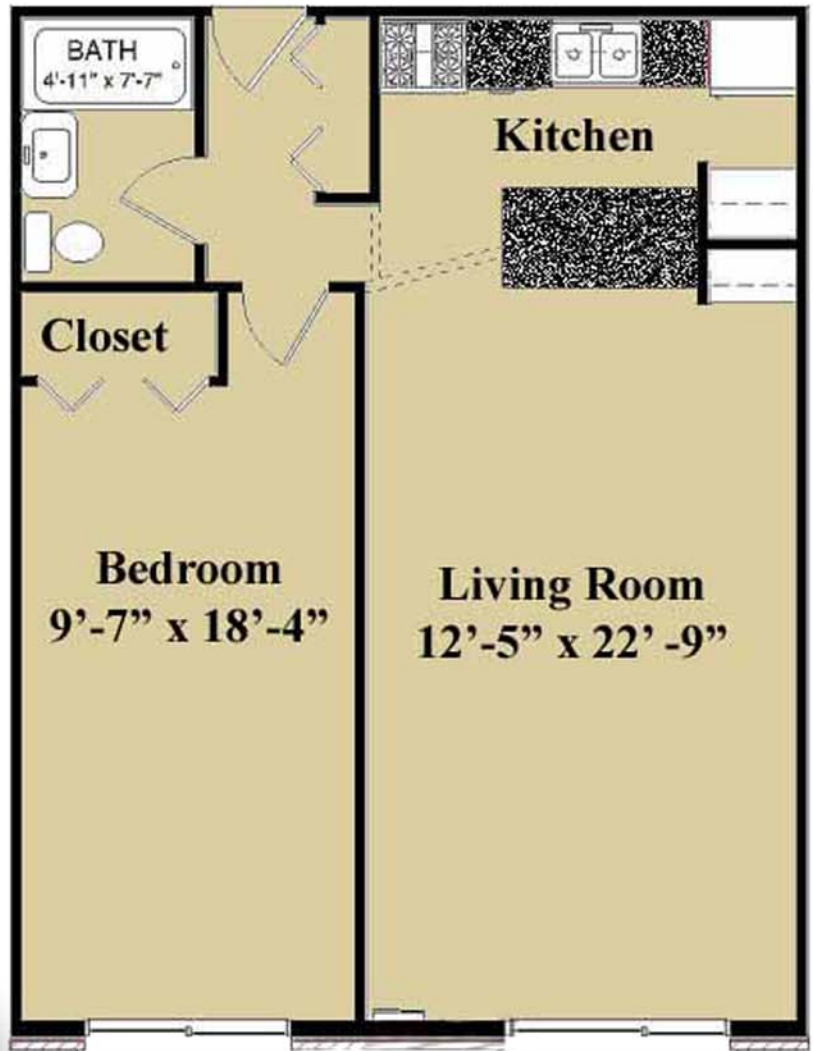

Pine Street Apartments

One Bedroom
Approx. 610 Sq. Ft.

519 S. Pine St.
Lansing, MI 48933
517-482-8889
www.Capitolmanor.org
capitalmanor515@gmail.com